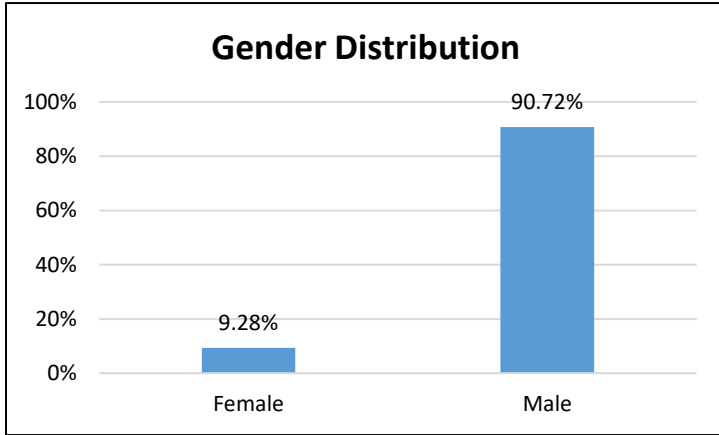

Pretrial Services Weekly Report

Electronic Monitoring Population Demographics 4/14/2023

Radio Frequency Monitoring (RF) population:	991
GPS Monitoring population:	718

Radio Frequency (RF) Monitoring

GPS Monitoring